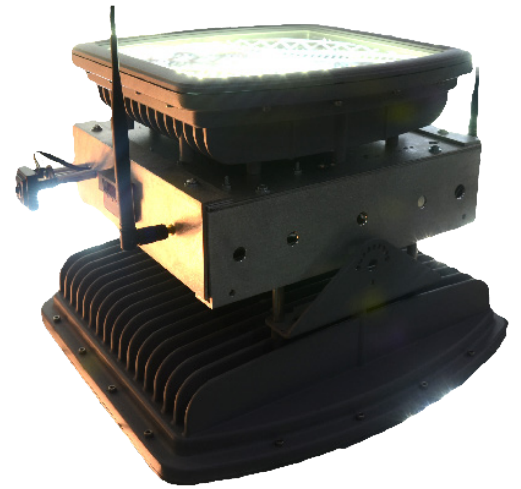

THE FUTURE OF LIGHTING

Marrying the versatility of LED lighting and the capability of wireless networking, Noribachi is revolutionizing security and surveillance lighting by offering IP camera capability in select fixtures.

FEATURES

- Highbay.S - uplight
- Highbay.M - downlight
- Vista.W. IP (Network) Camera
 - Wide angle (Zoom option)
 - Fixed lens (Pan/Tilt option)
 - Record, playback, & store software
 - HD color stream option
 - 1/2-mile range
- Remote Step Dimming
- Motion sensor