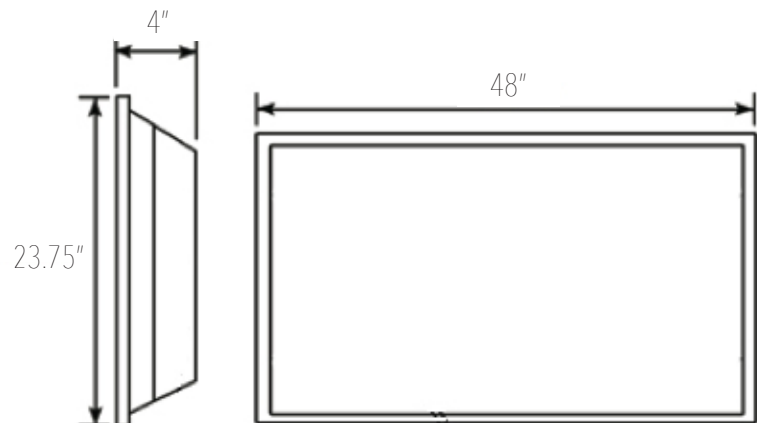

## DIMENSIONS

LENGTH: 48"  
 WIDTH: 23.75"  
 DEPTH: 4"