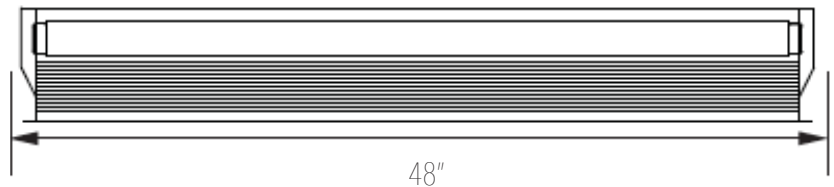

## DIMENSIONS

LENGTH: 48"  
 WIDTH: 24"  
 DEPTH: 3.75"