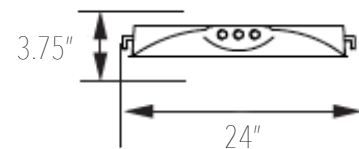

## DIMENSIONS

LENGTH: 48"  
 WIDTH: 24"  
 DEPTH: 3.75"