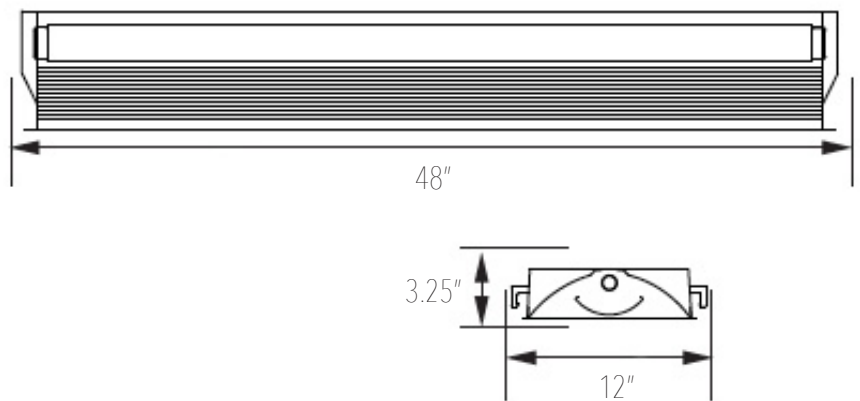

## DIMENSIONS

LENGTH: 48"  
 WIDTH: 12"  
 HEIGHT: 3.25"