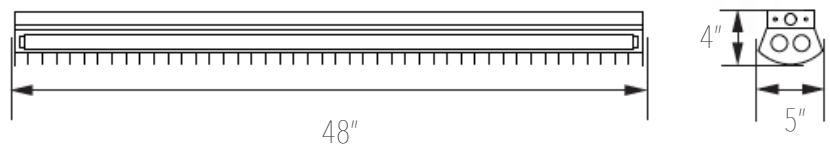

DIMENSIONS

LENGTH: 48"
 WIDTH: 5"
 HEIGHT: 4"

TROFFER.C

AVAILABLE LED TUBES

TUBES	WATTAGE	COLOR TEMP	LUMEN OUTPUT	CATALOG #
1 TUBE	18W	Cool White Neutral White Warm White Warm White	2,200lm 2,100lm 2,000lm 1,980lm	T84 - CW - [LENS TYPE] - N - TRC - 1TB T84 - NW - [LENS TYPE] - N - TRC - 1TB T84 - WW - CL - N - TRC - 1TB T84 - WW - FL - N - TRC - 1TB
2 TUBES	36W	Cool White Neutral White Warm White Warm White	4,400lm 4,200lm 4,000lm 3,960lm	T84 - CW - [LENS TYPE] - N - TRC - 2TB T84 - NW - [LENS TYPE] - N - TRC - 2TB T84 - WW - CL - N - TRC - 2TB T84 - WW - FL - N - TRC - 2TB