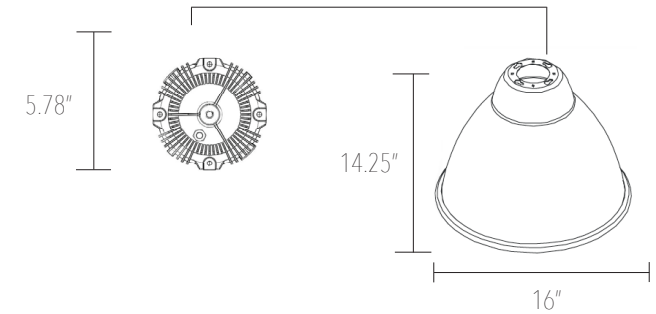

MOUNTING

- Eye Hook

FIXTURE DIMENSIONS

DIAMETER: 16"
 HEIGHT: 14.25"
 DRIVER DIAMETER: 5.78"

INSTALLATION

- Licensed electrician required
- Contact Noribachi for additional

WARRANTY

- 5-year manufacturer's warranty
- U.S. manufacturing and quality control