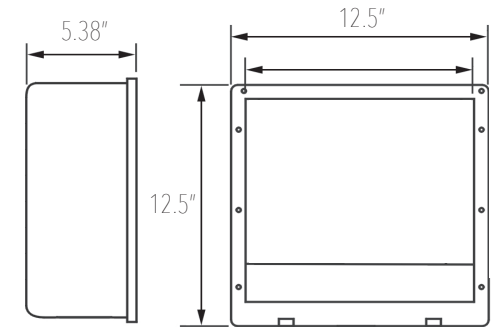

FIXTURE DIMENSIONS

DEPTH: 5.38"
WIDTH: 12.5"
HEIGHT: 12.5"

INSTALLATION

- Licensed electrician required
- Contact Noribachi for additional

WARRANTY

- 5-year manufacturer's warranty
- U.S. manufacturing and quality control