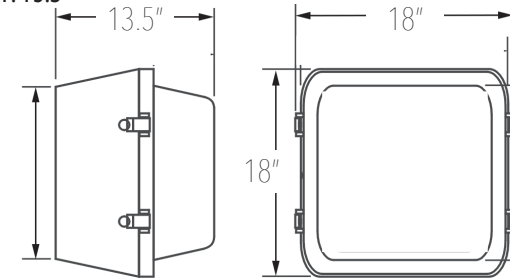

MOUNTING

- Surface
- PM - Pendant Mount Hardware

FIXTURE DIMENSIONS

LENGTH: 18"
WIDTH: 18"
HEIGHT: 13.5"

INSTALLATION

- Licensed electrician required
- Contact Noribachi for additional

WARRANTY

- 5-year manufacturer's warranty
- U.S. manufacturing and quality control