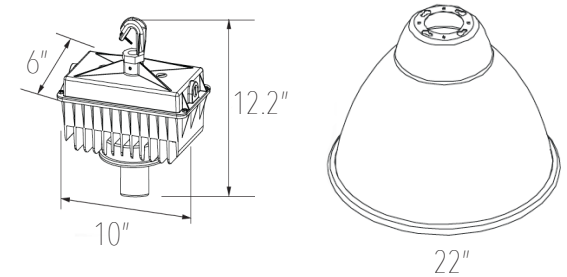

## FIXTURE DIMENSIONS

LENGTH: 10"  
 WIDTH: 6"  
 HEIGHT: 12.2"  
 REFLECTOR DIAMETER: 22"